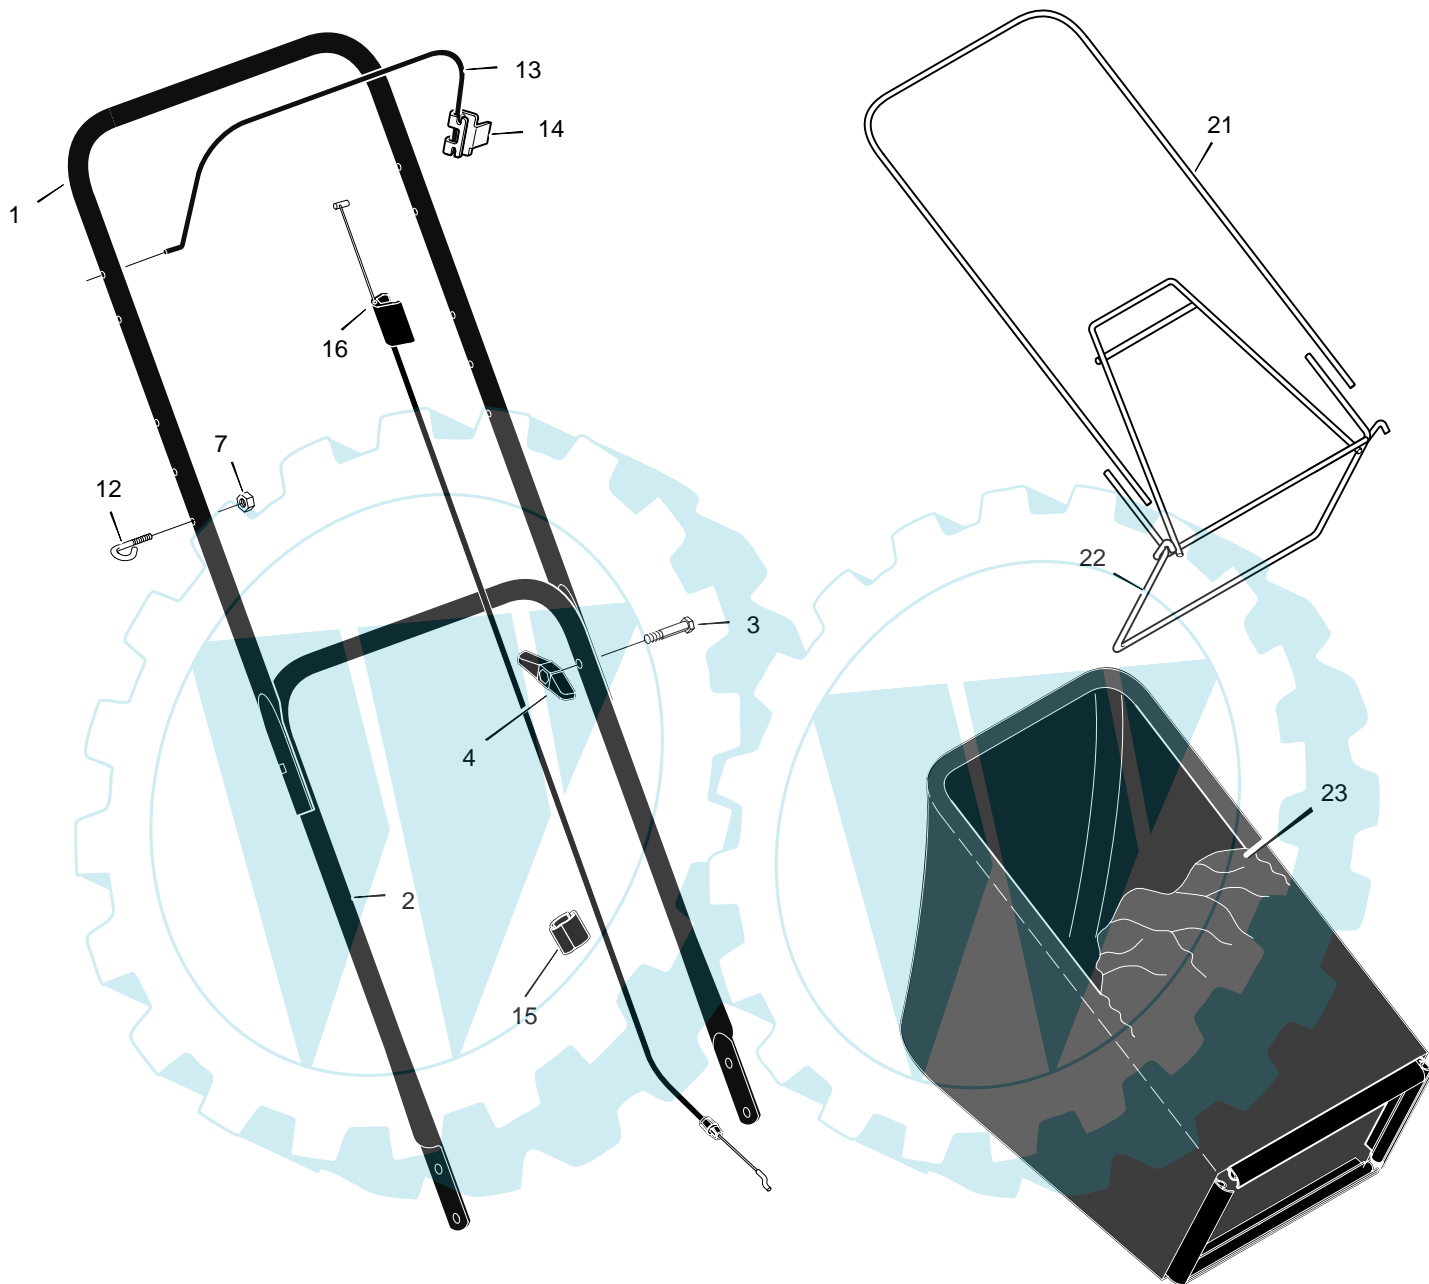

205310x50A

**These parts are included with Key 25.

HANDLE ASSEMBLY

1	1101555E724	Handle, Upper (Gray)
2	672874E724	Handle, Lower (Gray)
3	002x77	Bolt
4	071294	Knob, Plastic
7	15x116	Locknut

12	071530	Guide, Rope
13	671924E701	Engine Stop Lever
14	1101454	Bracket, Stop Lever
15	1101353	Fastener, Cable
16	1101362	Engine Stop Cable

21	071592	Frame, Top
22	672905	Frame Assembly
23	1101032	Bag, Cloth